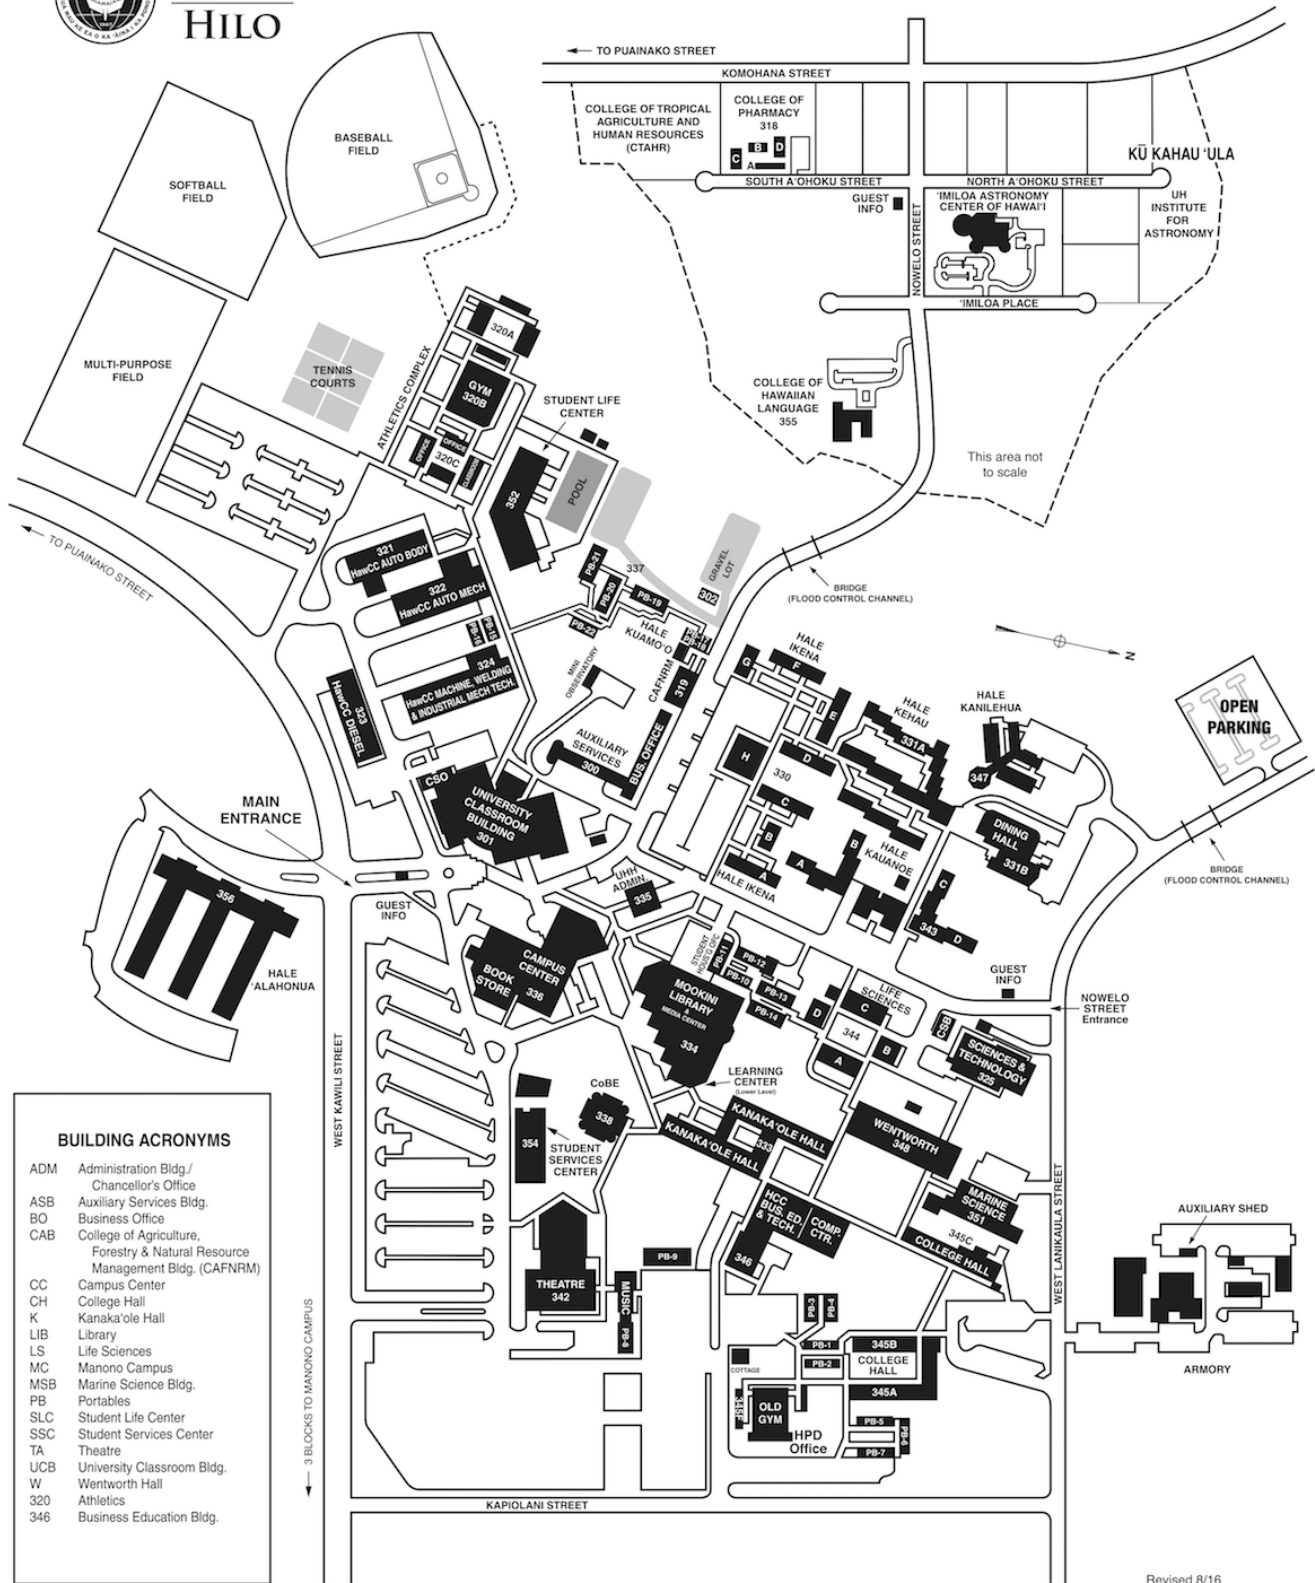

UNIVERSITY of HAWAII HILO

Main Campus • 200 W. Kawili Street • Hilo, HI 96720-4091

Revised 8/16